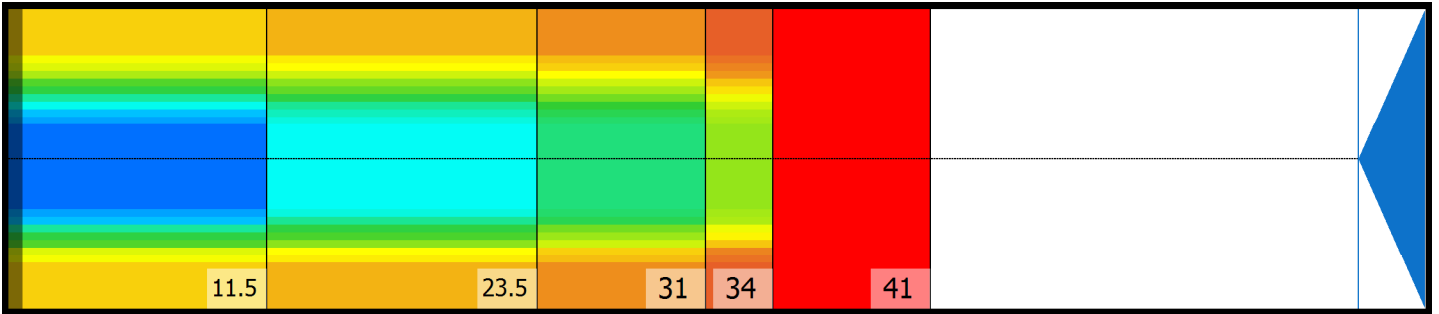

BC2-BP

Conditioner:

Cleaner:

Zone Configuration

Cleaner Transition