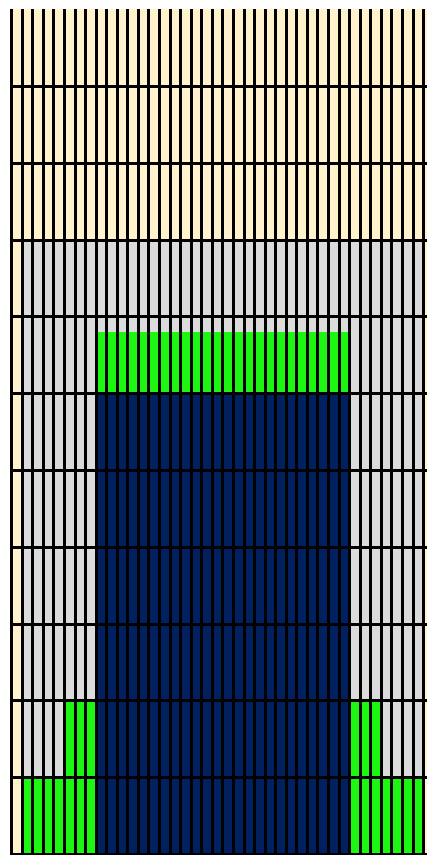

# COKE CLASSIC 2018 OIL PATTERN CHART

**SHORT 35'**

**MEDIUM 40'**

**LONG 44'**