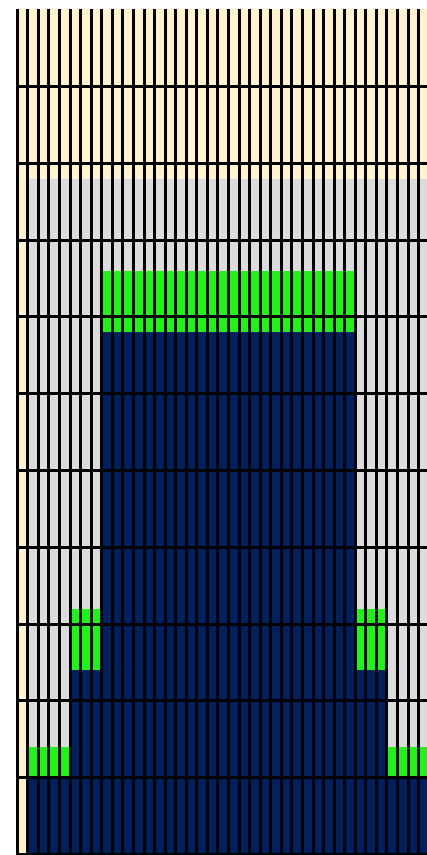

# COKE CLASSIC 2018 OIL PATTERN CHART

**SHORT 35'**

**MEDIUM 40'**

**LONG 44'**