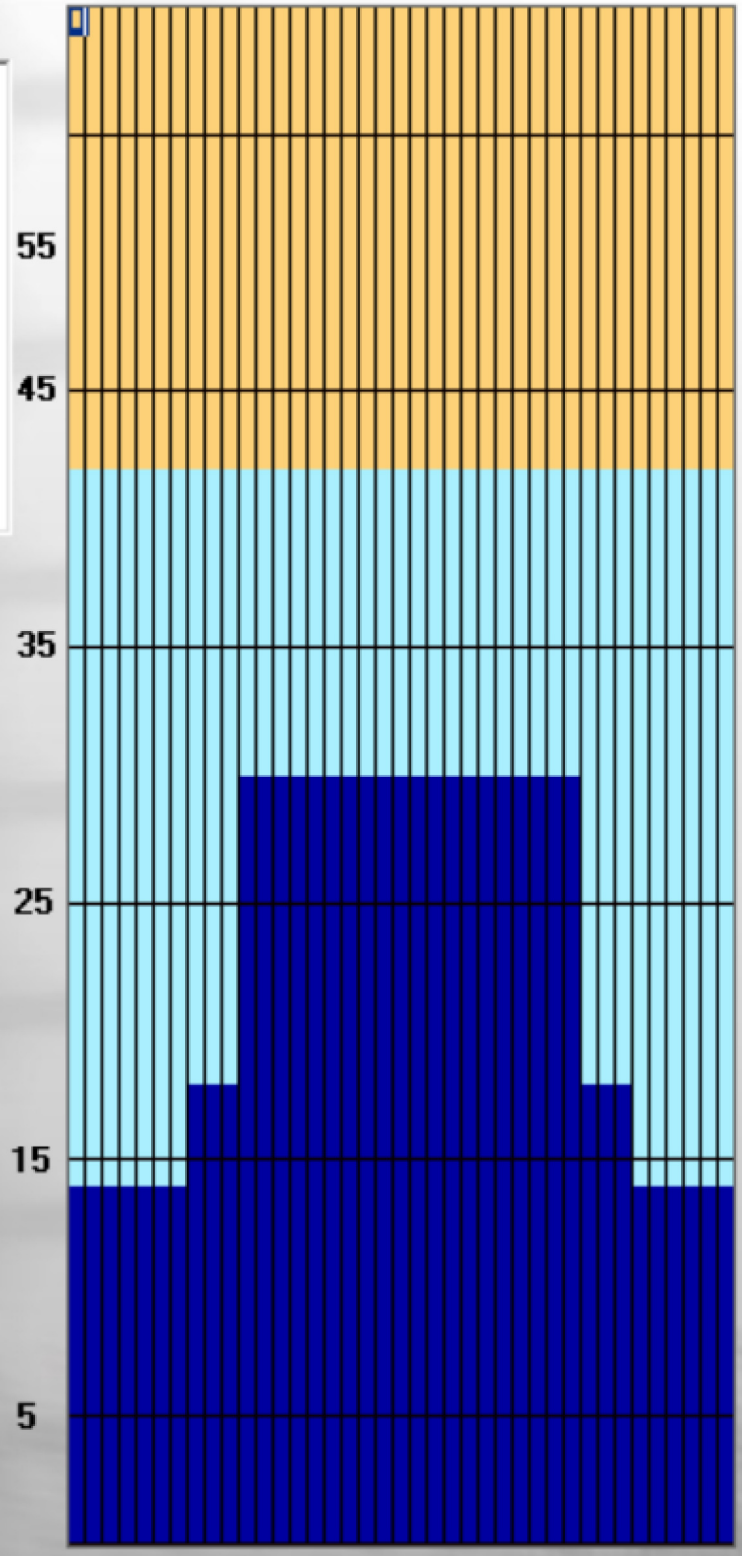

Pattern Name Autobar For Crossfire 8 Pad Machine
 Select Pattern Autobar For Crossfire 8 Pad Machi ▾

Notes

Clean Oil Both	3
Simultaneous Separate	1
Start Cleaning	0
Oil Only Dust	1
Oil Pattern Distance	42
Forward Shift 2nd Speed	20
Forward Shift 3rd Speed	30
Forward Shift High Speed	42

Forward Pads

1	2	3	4	5	6	7	8
170	210	30	30	30	30	210	170

Return Shift Down 3rd Speed	42
Return Shift Down 2nd	20
Return Shift Down Low	14

Reverse Pads

1	2	3	4	5	6	7	8
170	210	30	30	30	30	210	170

Pad Hits 8	0
Pad Hits 7	0
Pad Hits 1	0
Pad Hits 2	0
Distance Between Hits	6

Pad Configuration

1	2	3	4	5	6	7	8	Total
7	3	5	5	5	5	3	7	40

Double Click to change a Color on the graph.

"Forward Oil" "Reverse Oil" "Combined Oil" "Buff Area" Pad Hits