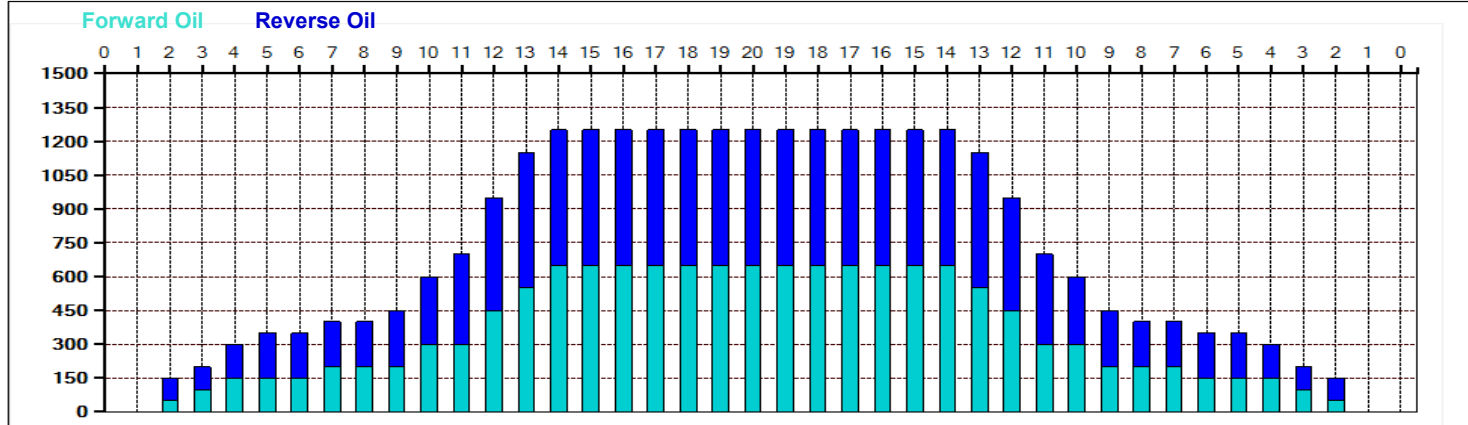

# Kegel Open 2018 v 2.0

**Oil Pattern Distance:** 43 Feet      **Reverse Brush Drop:** 36 Feet      **Oil Per Board:** 50 uL  
**Forward Oil Total:** 14.05 mL      **Reverse Oil Total:** 14.2 mL      **Volume Oil Total:** 28.25 mL  
**Forward Boards Crossed:** 281 Boards      **Reverse Boards Crossed:** 284 Boards      **Total Boards Crossed:** 565 Boards

	Start	Stop	Loads	Speed	Crossed	Start	End	Feet	T.Oil
1	2L	2R	1	10	37	0.0	0.0	0.0	1850
2	3L	3R	1	10	35	0.0	1.4	1.4	1750
3	4L	4R	1	10	33	1.4	2.8	1.4	1650
4	7L	7R	1	10	27	2.8	4.2	1.4	1350
5	10L	10R	2	10	42	4.2	7.0	2.8	2100
6	12L	12R	3	10	51	7.0	11.2	4.2	2550
7	13L	13R	2	14	30	11.2	15.1	3.9	1500
8	14L	14R	2	14	26	15.1	19.0	3.9	1300
9	2L	2R	0	18	0	19.0	29.0	10.0	0
10	2L	2R	0	22	0	29.0	34.0	5.0	0
11	2L	2R	0	26	0	34.0	38.0	4.0	0
12	2L	2R	0	30	0	38.0	43.0	5.0	0

Navigation: Forward Reverse More

	Start	Stop	Loads	Speed	Crossed	Start	End	Feet	T.Oil
1	2L	2R	0	26	0	43.0	35.0	-8.0	0
2	13L	13R	2	22	30	35.0	28.8	-6.2	1500
3	12L	12R	2	18	34	28.8	23.7	-5.1	1700
4	11L	11R	2	14	38	23.7	19.8	-3.9	1900
5	10L	10R	1	14	21	19.8	17.9	-1.9	1050
6	9L	9R	1	14	23	17.9	16.0	-1.9	1150
7	5L	5R	1	10	31	16.0	14.6	-1.4	1550
8	4L	4R	1	10	33	14.6	13.2	-1.4	1650
9	2L	2R	2	10	74	13.2	10.4	-2.8	3700
10	2L	2R	0	10	0	10.4	0.0	-10.4	0

# Kegel Open 2018 v 2.0

---

<b>Oil Pattern Distance:</b>	<b>43 Feet</b>	<b>Reverse Brush Drop:</b>	<b>36 Feet</b>	<b>Oil Per Board:</b>	<b>50 uL</b>
<b>Forward Oil Total:</b>	<b>14.05 mL</b>	<b>Reverse Oil Total:</b>	<b>14.2 mL</b>	<b>Volume Oil Total:</b>	<b>28.25 mL</b>
<b>Forward Boards Crossed:</b>	<b>281 Boards</b>	<b>Reverse Boards Crossed:</b>	<b>284 Boards</b>	<b>Total Boards Crossed:</b>	<b>565 Boards</b>