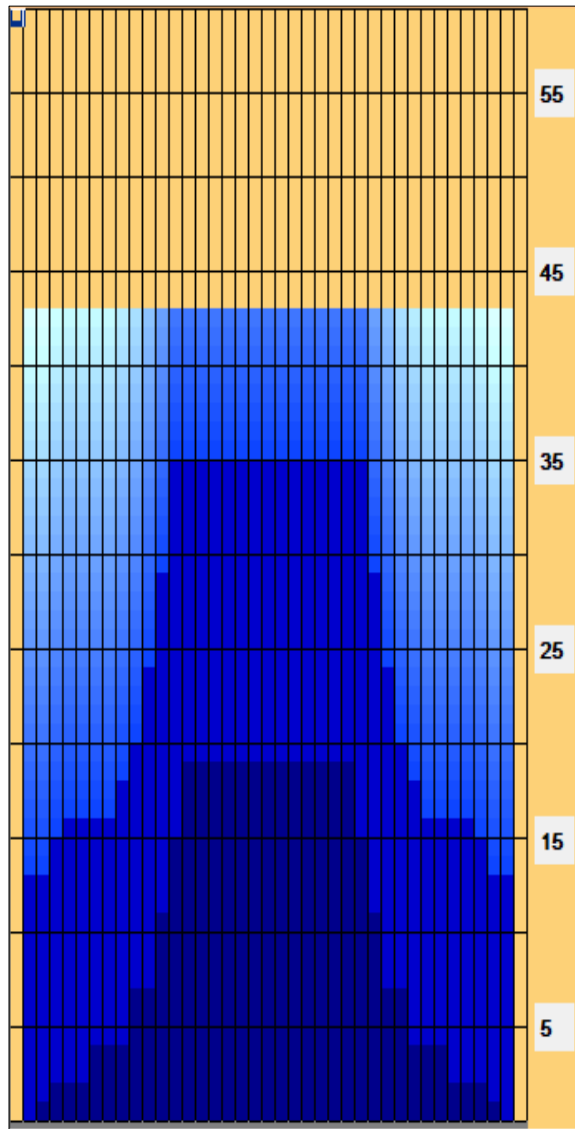

Kegel Open 2018 v 2.0

Oil Pattern Distance: 43 Feet   **Reverse Brush Drop:** 36 Feet   **Oil Per Board:** 50 uL
Forward Oil Total: 14.05 mL   **Reverse Oil Total:** 14.2 mL   **Volume Oil Total:** 28.25 mL
Forward Boards Crossed: 281 Boards   **Reverse Boards Crossed:** 284 Boards   **Total Boards Crossed:** 565 Boards

	Start	Stop	Loads	Speed	Crossed	Start	End	Feet	T.Oil
1	2L	2R	1	10	37	0.0	0.0	0.0	1850
2	3L	3R	1	10	35	0.0	1.4	1.4	1750
3	4L	4R	1	10	33	1.4	2.8	1.4	1650
4	7L	7R	1	10	27	2.8	4.2	1.4	1350
5	10L	10R	2	10	42	4.2	7.0	2.8	2100
6	12L	12R	3	10	51	7.0	11.2	4.2	2550
7	13L	13R	2	14	30	11.2	15.1	3.9	1500
8	14L	14R	2	14	26	15.1	19.0	3.9	1300
9	2L	2R	0	18	0	19.0	29.0	10.0	0
10	2L	2R	0	22	0	29.0	34.0	5.0	0
11	2L	2R	0	26	0	34.0	38.0	4.0	0
12	2L	2R	0	30	0	38.0	43.0	5.0	0

Navigation: Forward Reverse More

	Start	Stop	Loads	Speed	Crossed	Start	End	Feet	T.Oil
1	2L	2R	0	26	0	43.0	35.0	-8.0	0
2	13L	13R	2	22	30	35.0	28.8	-6.2	1500
3	12L	12R	2	18	34	28.8	23.7	-5.1	1700
4	11L	11R	2	14	38	23.7	19.8	-3.9	1900
5	10L	10R	1	14	21	19.8	17.9	-1.9	1050
6	9L	9R	1	14	23	17.9	16.0	-1.9	1150
7	5L	5R	1	10	31	16.0	14.6	-1.4	1550
8	4L	4R	1	10	33	14.6	13.2	-1.4	1650
9	2L	2R	2	10	74	13.2	10.4	-2.8	3700
10	2L	2R	0	10	0	10.4	0.0	-10.4	0

Navigation: Forward Reverse More

Conditioner:
Type In or Select
One

TransferType:
Type In or Select
One

- Forward
- Reverse
- Combined
- Buff